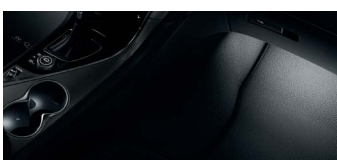

INFINITI RADIANT INTERIOR AMBIENT LIGHTING

- The warm and engaging glow welcomes you as you get settled
- It adds ambience to the interior and enhances the interior's modern appeal