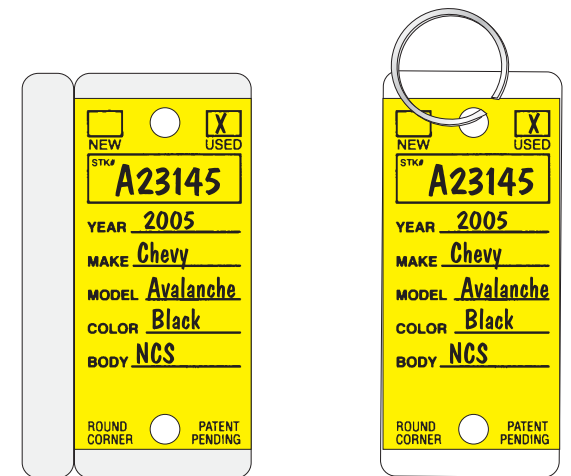

## Round Corner Self Laminating Key Tags from EZ - Instructions

1. Write information

2. Peel off section

3. Fold adhesive plastic back over itself.

4. Insert ring